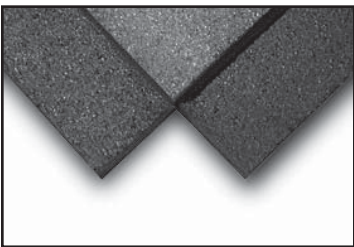

5 X 7 FOOT

THICKNESS	WEIGHT	WEIGHT	DENSITY/HARDNESS	SURFACE
Inches	Kilograms	Pounds		
1/2"	48.25	106.25	HIGH OR MEDIUM	S2S / B1S
5/8"	63.25	139.15	HIGH OR MEDIUM	S2S / B1S
3/4"	73.25	161.15	HIGH / HARD	S2S / B1S
1"	97.25	213.95	HIGH / HARD	S2S / B1S

LAPLOCK mats are ideal for permanent installations